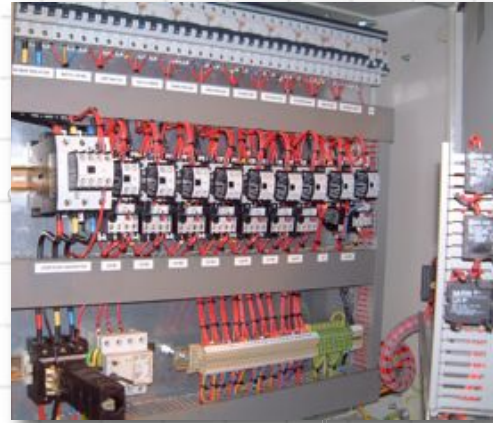

David Woods online electrical engineering

Bespoke Control Panel Design & Manufacturing

Working closely with clients to achieve complete panel customisation

Control panel designed & manufactured for Penguin Confectionery Limited (UK) .